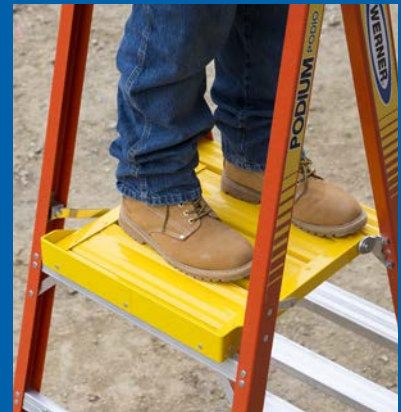

# PODIUM

**4X WORK ZONE**  
*Reach All Directions*

**NEW**

Waist-high guard rail securely wraps around work zone and holds tools

Extra-large platform feels like you're standing on the ground

**EDGE 360™**  
Integrated rail shield, EDGE bracing, oversized foot pad

# PODIUM

- Ideal for working at fixed heights, easier to maneuver than scaffolds or lifts
- LOCKTOP™ waist-high guard rail securely wraps around work zone and holds an arsenal of tools
- Customize your ladder top with the Lock-In Accessories System
- Extra-large standing platform for long standing comfort
- EDGE360™ gives protection from every angle with integrated rail shield, EDGE bracing and over-sized foot pad
- 4X Work Zone allows you to work facing any direction

Waist-High Guard Rail

Customize your Ladder Top with Multiple Accessories

Podium Step with Toe Guard

Full Set of Rear Horizontals

Full Aluminum Bracing

Seven-Layer Fiberglass Construction

Model PD6204

## 4X WORK ZONE

Reach All Directions

★★★★★  
**300 lbs.** LOAD CAPACITY

Includes User and Materials  
Type IA Duty Rating