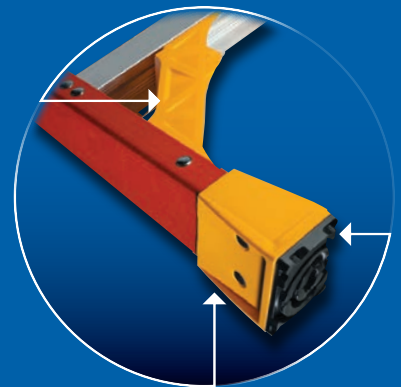

# PODIUM

**4X WORK ZONE**  
*Reach All Directions*

**NEW**

Waist-high guard rail securely wraps around work zone and holds tools

Extra-large platform feels like you're standing on the ground

**EDGE 360™**  
Integrated rail shield, EDGE bracing, oversized foot pad

# PODIUM

- Ideal for working at fixed heights, easier to maneuver than scaffolds or lifts
- LOCKTOP™ waist-high guard rail securely wraps around work zone and holds an arsenal of tools
- Customize your ladder top with the Lock-In Accessories System
- Extra-large standing platform for long standing comfort
- EDGE360™ gives protection from every angle with integrated rail shield, EDGE bracing and over-sized foot pad
- 4X Work Zone allows you to work facing any direction

Waist-High Guard Rail

Customize your Ladder Top with Multiple Accessories

Podium Step with Toe Guard

Full Set of Rear Horizontals

Full Aluminum Bracing

Seven-Layer Fiberglass Construction

Model PD6204

## 4X WORK ZONE

Reach All Directions

★★★★★  
**300 lbs.** LOAD CAPACITY

Includes User and Materials  
Type IA Duty Rating